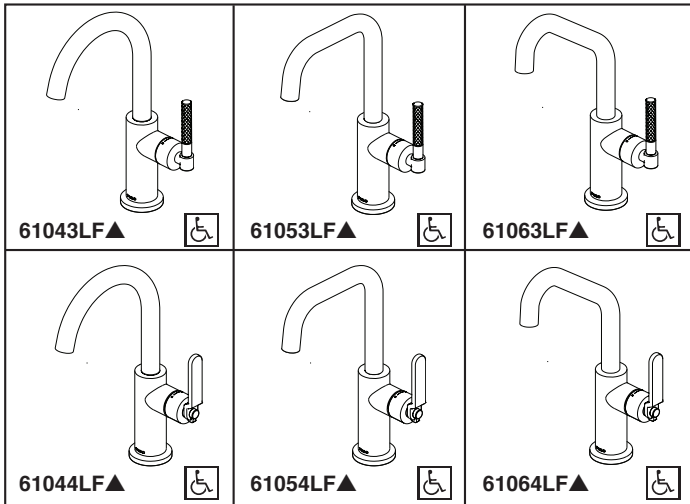

BRIZO®

KITCHEN FAUCETS

- Litze™ Collection
- Single Handle Bar Faucet

STANDARD SPECIFICATIONS:

- Maximum 1.8 gpm @ 60 psi, 6.8 L/min @ 414 kPa
- One hole mount
- Solid brass fabricated body
- Ceramic disc cartridge
- Spout rotates 360°
- 3/8" staggered copper supply lines with 1/2" adapters

WARRANTY

- Lifetime limited warranty on parts (other than electronic parts and batteries) and finishes: or, for commercial users, for 5 years from date of purchase.
- 5 year limited warranty on electronic parts (other than batteries); or, for commercial users, for 1 year from the date of purchase. No warranty is provided on batteries.

COMPLIES WITH:

- ASME A112.18.1 / CSA B125.1
- ASME A112.18.6
- Indicates compliance to ICC/ANSI A117.1
- Verified compliant with .25% weighted average Pb content regulations.

Submitted Model No.: _____
Specific Features: _____